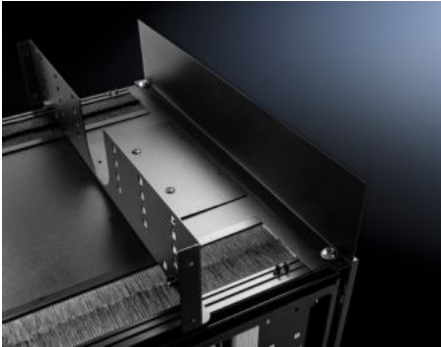

DK 9982.271 - Roof mount cable manager for TS IT Pro

Roof mount cable manager for TS IT Pro

Features

Model No.	DK 9982.271
Product description	Organizes overhead cable runs between racks and cable access slots in the enclosure roof. Mounts to enclosure roof in front or rear.
Material	Carbon steel
Color	RAL 9005 Black
Supply includes	Assembly components
Packaging unit	1 pc(s).
Net weight	8.995 lb
Gross weight	8.995 lb
Customs tariff number	9403200082