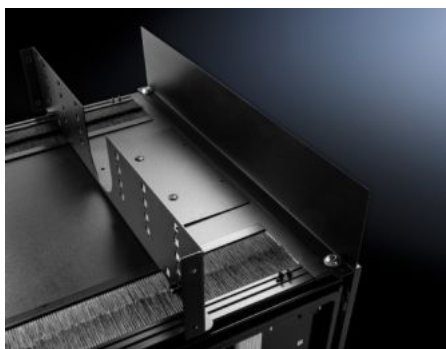

# DK 9982.271 - Roof mount cable manager for TS IT Pro

Roof mount cable manager for TS IT Pro

## Features

Model No.	DK 9982.271
Product description	Organizes overhead cable runs between racks and cable access slots in the enclosure roof. Mounts to enclosure roof in front or rear.
Material	Carbon steel
Color	RAL 9005 Black
Supply includes	Assembly components
Packaging unit	1 pc(s).
Net weight	8.995 lb
Gross weight	8.995 lb
Customs tariff number	9403200082