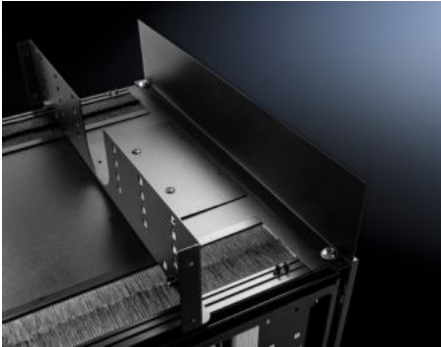

## Features

Model No.	DK 9982.271
Product description	Organizes overhead cable runs between racks and cable access slots in the enclosure roof. Mounts to enclosure roof in front or rear.
Material	Carbon steel
Color	RAL 9005 Black
Supply includes	Assembly components
Packaging unit	1 pc(s).
Net weight	8.995 lb
Gross weight	8.995 lb
Customs tariff number	9403200082