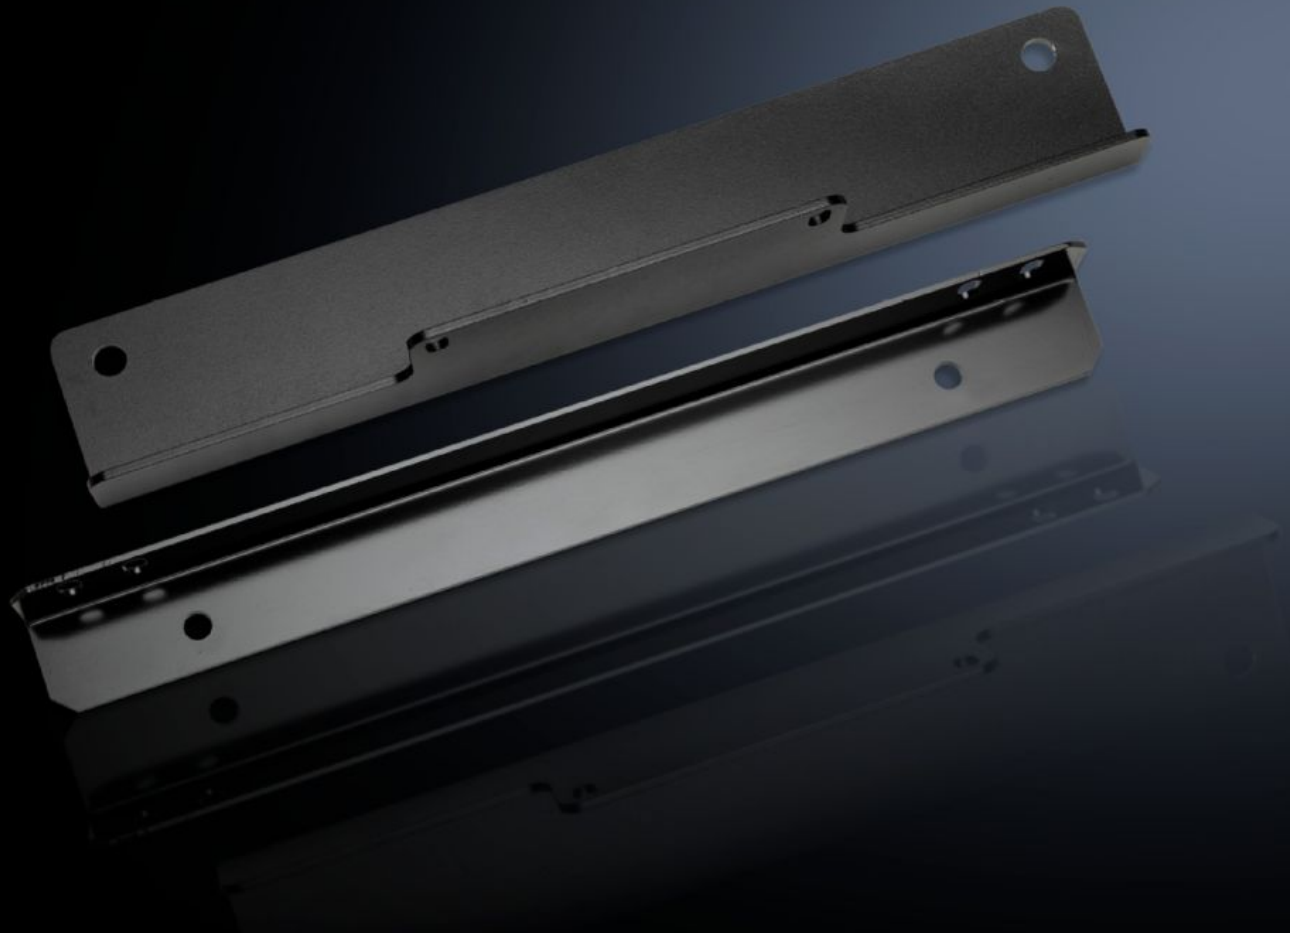

Rittal – The System.

Faster – better – everywhere.

DK 9982.293 Bolt down kit

State: 4/7/2026 (Source: rittal.com/us-en)

ENCLOSURES

POWER DISTRIBUTION

CLIMATE CONTROL

IT INFRASTRUCTURE

SOFTWARE & SERVICES

FRIEDHELM LOH GROUP